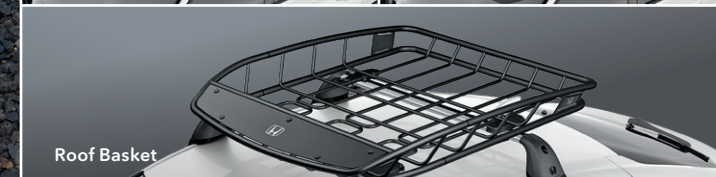

Short Roof Box

Midsize Roof Box