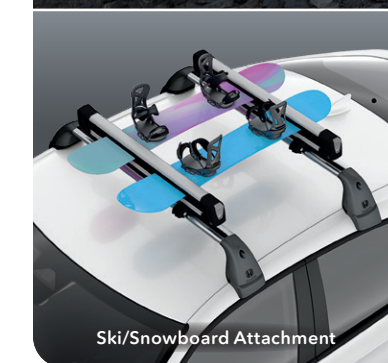

Splash Guard Set

Rear Bumper Protector

Roof Attachments Carry on, have fun.

When it comes to outdoor sports and activities, Honda Genuine Accessories offer a wide array of new roof attachments to accommodate your favorite gear.

Civic Hatchback Sport shown in Smoky Mauve Pearl with Frame Mount Bike Attachment*, Gloss Black Emblems, HPD Emblem, HPD Tailgate Spoiler, Rear Bumper Protector, and Roof Rack.
*The load capacity of 154-lb can accommodate only one bike attachment.

Short Roof Box

Midsize Roof Box

Roof Basket

Ski/Snowboard Attachment

Roof Mount Bike Attachment*

Kayak Attachment

Surf/Paddleboard Attachment

Civic Hatchback